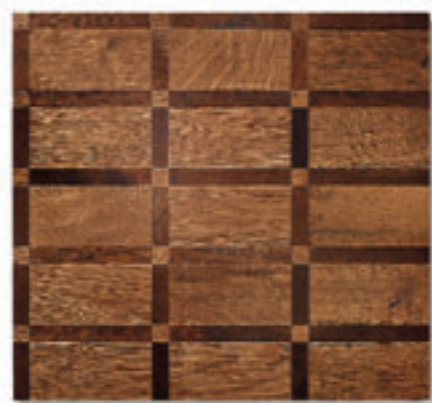

CALGARY

Cod. 50.60
Rovere Medio / AFR Zambia
cm 45 x 48x 1 + 1

LOS ANGELES

Cod. 50.50
Rovere chiaro / AFR Zambia
cm. 40 x 44 x 1 + 1