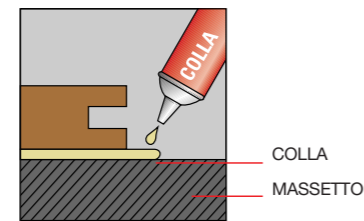

La Serie "GLITTER GLAM" è realizzata in legno e ceramica, con superficie levigata, fornita prefinita con finitura a vernice UV.

La Serie "GLAMOUR" è realizzata in legno e ceramica, con superficie spazzolata, invecchiata e irregolare, fornita prefinita con finitura ad olio UV.

La Serie "STYLISH WAYS" è realizzata in legno a mosaico, con superficie spazzolata, invecchiata e irregolare, fornita prefinita con finitura ad olio UV.

Le Ceramiche possono essere cambiate o sostituite a seconda dei propri gusti personali.

Inoltre è possibile cambiare il tipo di finitura.

I pavimenti presentati in questo catalogo possono essere installati nei seguenti sistemi di posa (vedi disegni).

The floors presented in the catalogue are supplied pre-finished.

The "GLITTER GLAM" collection is wood and ceramic, supplied pre-finished with smoothed UV varnished surfaces.

The "GLAMOUR" collection is wood and ceramic, supplied pre-finished with brushed, aged and irregular surfaces with UV oil treatment.

The "STYLISH WAYS" collection is mosaic wood, supplied pre-finished with brushed, aged and irregular surfaces with UV oil treatment.

The Ceramics can be changed or replaced to individual taste.

The type of finish can be changed on request.

The floors that are presented in this catalogue can be laid in the following ways (see the diagrams).

POSA CON COLLA BICOMPONENTE
EPOXY GLUE INSTALLATION